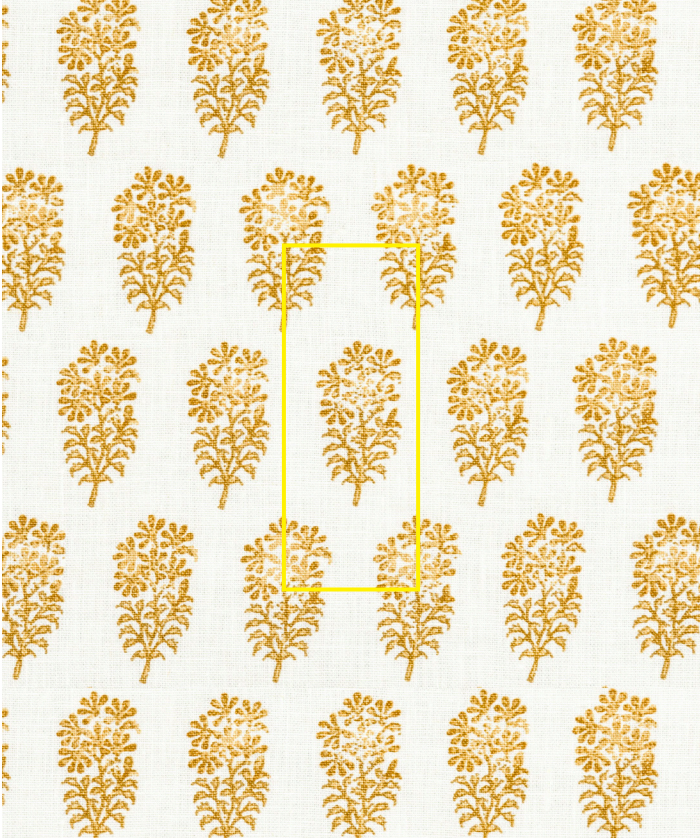

namay samay

Alya-Chota Indian Yellow | ALYA-C-05-C

Design	Alya-Chota
Colour	Indian Yellow
Code	ALYA-C-05-C
Composition	100% Linen
Width	135cm / 53in
Repeat	4cm (h) 10.5cm (v) 1.5in (h) 4in (v)
Weight	286g/sqm
Notes

Alya-Chota Indian Yellow | ALYA-C-05-C

www.namaysamay.com